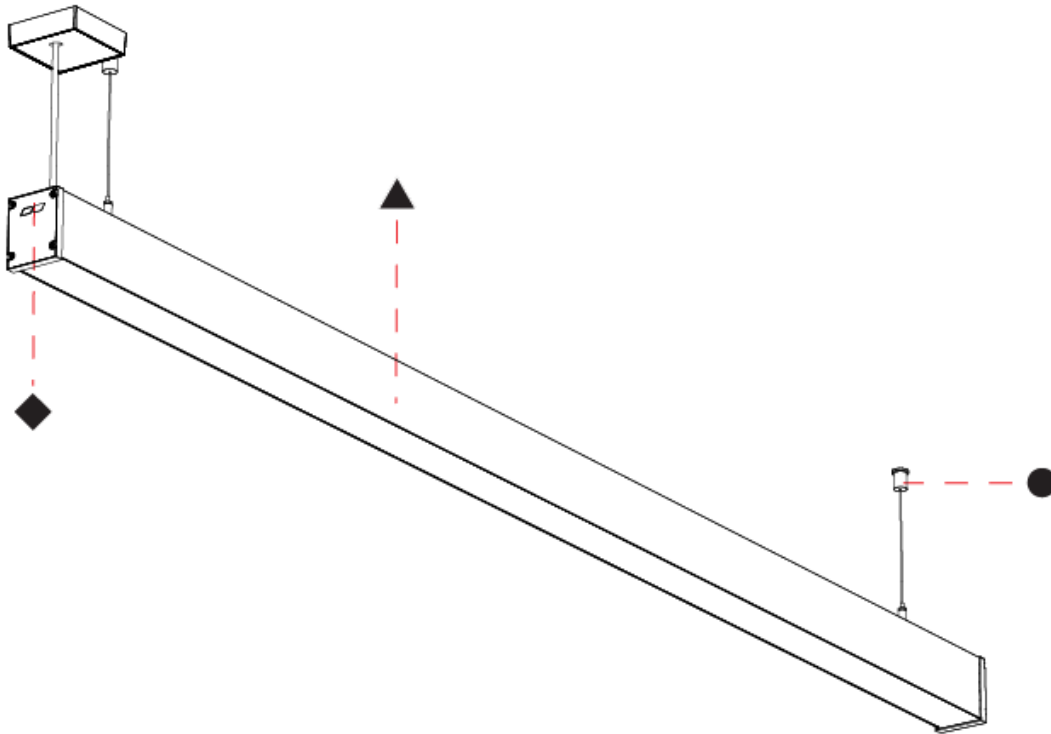

SLIDER STRAIGHT IP54 SUSPENSION

A300939-

PROJECT	_____
TYPE	_____
SPECIFIER	_____
QUANTITY	_____
DATE	_____

A